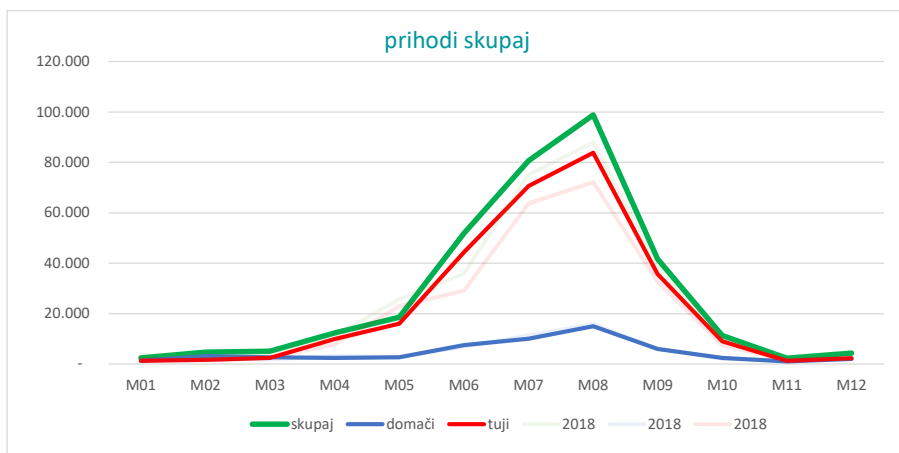

BOVEC-KOBARID-TOLMIN-KANAL						
2019	skupaj	19/18	domači	%	tuji	%
M01	2.456	-33%	1.220	50%	1.236	50%
M02	4.635	56%	3.081	66%	1.554	34%
M03	5.036	22%	2.586	51%	2.450	49%
M04	12.302	12%	2.426	20%	9.876	80%
M05	18.554	-28%	2.569	14%	15.985	86%
M06	51.828	45%	7.481	14%	44.347	86%
M07	80.637	7%	10.004	12%	70.633	88%
M08	98.765	12%	14.969	15%	83.796	85%
M09	41.685	8%	5.968	14%	35.717	86%
M10	11.351	20%	2.372	21%	8.979	79%
M11	2.267	-20%	1.016	45%	1.251	55%
M12	4.242	-8%	1.963	46%	2.279	54%
SKUPAJ	333.758	11%	55.655	-1%	278.103	13%

Bovec	Kobarid	Tolmin	Kanal
1.178	467	749	62
2.682	1.102	774	77
2.362	1.570	1.009	95
6.170	3.333	2.664	135
10.392	4.371	3.689	102
30.529	11.930	9.065	304
46.843	18.693	14.321	780
54.834	24.026	18.631	1.274
25.028	9.215	7.066	376
5.856	3.208	2.104	183
573	867	770	57
2.067	1.133	967	75
188.514	79.915	61.809	3.520

Bovec	Kobarid	Tolmin	Kanal
48%	19%	30%	3%
58%	24%	17%	2%
47%	31%	20%	2%
50%	27%	22%	1%
56%	24%	20%	1%
59%	23%	17%	1%
58%	23%	18%	1%
56%	24%	19%	1%
60%	22%	17%	1%
52%	28%	19%	2%
25%	38%	34%	3%
49%	27%	23%	2%