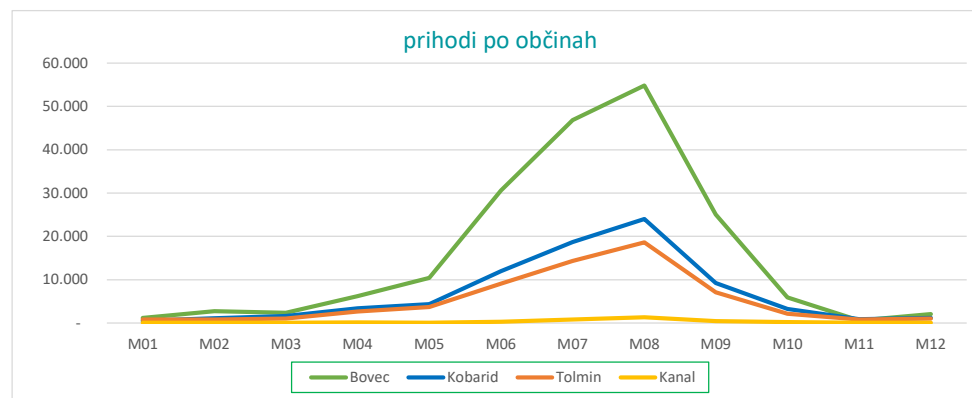

BOVEC-KOBARID-TOLMIN-KANAL						
2019	skupaj	19/18	domači	%	tuji	%
M01	2.456	-33%	1.220	50%	1.236	50%
M02	4.635	56%	3.081	66%	1.554	34%
M03	5.036	22%	2.586	51%	2.450	49%
M04	12.302	12%	2.426	20%	9.876	80%
M05	18.554	-28%	2.569	14%	15.985	86%
M06	51.828	45%	7.481	14%	44.347	86%
M07	80.637	7%	10.004	12%	70.633	88%
M08	98.765	12%	14.969	15%	83.796	85%
M09	41.685	8%	5.968	14%	35.717	86%
M10	11.351	20%	2.372	21%	8.979	79%
M11	2.267	-20%	1.016	45%	1.251	55%
M12	4.242	-8%	1.963	46%	2.279	54%
SKUPAJ	333.758	11%	55.655	-1%	278.103	13%

Bovec	Kobarid	Tolmin	Kanal
1.178	467	749	62
2.682	1.102	774	77
2.362	1.570	1.009	95
6.170	3.333	2.664	135
10.392	4.371	3.689	102
30.529	11.930	9.065	304
46.843	18.693	14.321	780
54.834	24.026	18.631	1.274
25.028	9.215	7.066	376
5.856	3.208	2.104	183
573	867	770	57
2.067	1.133	967	75
188.514	79.915	61.809	3.520

Bovec	Kobarid	Tolmin	Kanal
48%	19%	30%	3%
58%	24%	17%	2%
47%	31%	20%	2%
50%	27%	22%	1%
56%	24%	20%	1%
59%	23%	17%	1%
58%	23%	18%	1%
56%	24%	19%	1%
60%	22%	17%	1%
52%	28%	19%	2%
25%	38%	34%	3%
49%	27%	23%	2%