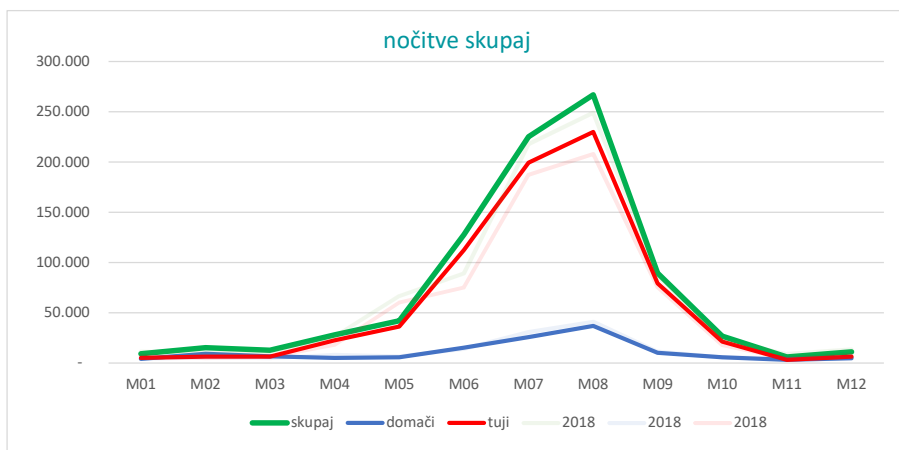

BOVEC-KOBARID-TOLMIN-KANAL						
2019	skupaj	19/18	domači	%	tuji	%
M01	9.028	-18%	4.061	45%	4.967	55%
M02	15.200	50%	8.945	59%	6.255	41%
M03	12.632	21%	6.597	52%	6.035	48%
M04	27.834	7%	5.143	18%	22.691	82%
M05	41.981	-37%	5.708	14%	36.273	86%
M06	127.406	43%	15.036	12%	112.370	88%
M07	225.053	3%	25.724	11%	199.329	89%
M08	266.748	7%	36.937	14%	229.811	86%
M09	89.235	3%	10.083	11%	79.152	89%
M10	26.709	16%	5.715	21%	20.994	79%
M11	5.755	-35%	2.877	50%	2.878	50%
M12	10.871	-19%	4.580	42%	6.291	58%
SKUPAJ	858.452	6%	131.406	-7%	727.046	8%

Bovec	Kobarid	Tolmin	Kanal
5.120	1.350	2.379	179
8.201	3.539	2.750	710
5.579	4.335	2.421	297
15.032	6.586	5.965	251
23.732	8.896	9.137	216
75.663	28.590	22.628	525
131.098	52.385	39.743	1.827
147.500	66.707	50.053	2.488
54.048	18.815	15.680	692
13.841	6.934	5.466	468
1.373	1.857	2.343	182
5.611	2.303	2.595	362
486.798	202.297	161.160	8.197

Bovec	Kobarid	Tolmin	Kanal
57%	15%	26%	2%
54%	23%	18%	5%
44%	34%	19%	2%
54%	24%	21%	1%
57%	21%	22%	1%
59%	22%	18%	0%
58%	23%	18%	1%
55%	25%	19%	1%
61%	21%	18%	1%
52%	26%	20%	2%
24%	32%	41%	3%
52%	21%	24%	3%