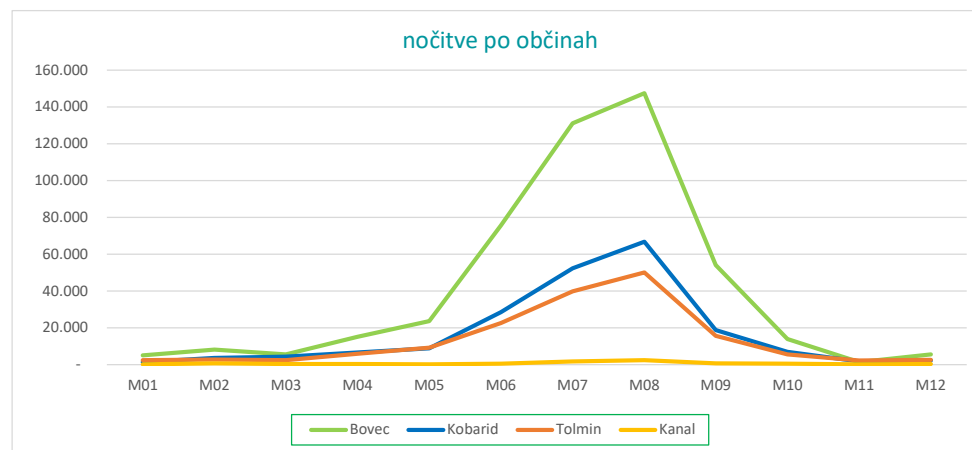

BOVEC-KOBARID-TOLMIN-KANAL						
2019	skupaj	19/18	domači	%	tuji	%
M01	9.028	-18%	4.061	45%	4.967	55%
M02	15.200	50%	8.945	59%	6.255	41%
M03	12.632	21%	6.597	52%	6.035	48%
M04	27.834	7%	5.143	18%	22.691	82%
M05	41.981	-37%	5.708	14%	36.273	86%
M06	127.406	43%	15.036	12%	112.370	88%
M07	225.053	3%	25.724	11%	199.329	89%
M08	266.748	7%	36.937	14%	229.811	86%
M09	89.235	3%	10.083	11%	79.152	89%
M10	26.709	16%	5.715	21%	20.994	79%
M11	5.755	-35%	2.877	50%	2.878	50%
M12	10.871	-19%	4.580	42%	6.291	58%
SKUPAJ	858.452	6%	131.406	-7%	727.046	8%

Bovec	Kobarid	Tolmin	Kanal
5.120	1.350	2.379	179
8.201	3.539	2.750	710
5.579	4.335	2.421	297
15.032	6.586	5.965	251
23.732	8.896	9.137	216
75.663	28.590	22.628	525
131.098	52.385	39.743	1.827
147.500	66.707	50.053	2.488
54.048	18.815	15.680	692
13.841	6.934	5.466	468
1.373	1.857	2.343	182
5.611	2.303	2.595	362
486.798	202.297	161.160	8.197

Bovec	Kobarid	Tolmin	Kanal
57%	15%	26%	2%
54%	23%	18%	5%
44%	34%	19%	2%
54%	24%	21%	1%
57%	21%	22%	1%
59%	22%	18%	0%
58%	23%	18%	1%
55%	25%	19%	1%
61%	21%	18%	1%
52%	26%	20%	2%
24%	32%	41%	3%
52%	21%	24%	3%