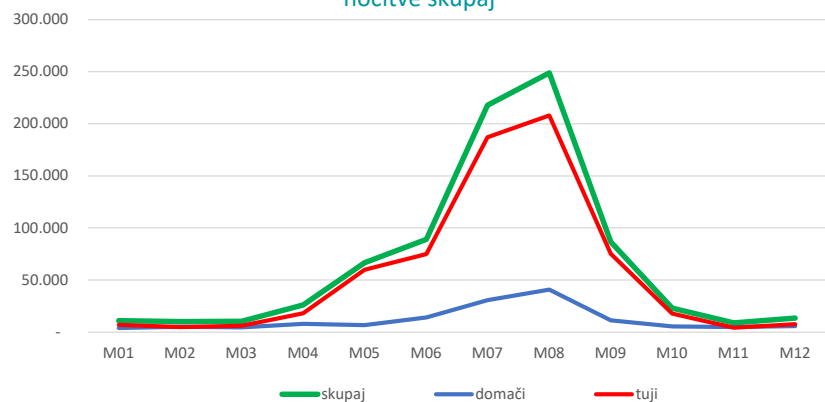

BOVEC-KOBARID-TOLMIN-KANAL

2018	skupaj	domači	%	tuji	%
M01	11.060	4.099	37%	6.960	63%
M02	10.165	5.238	52%	4.927	48%
M03	10.472	4.536	43%	5.937	57%
M04	26.024	7.885	30%	18.140	70%
M05	66.618	6.580	10%	60.038	90%
M06	89.007	14.000	16%	75.007	84%
M07	217.764	30.597	14%	187.167	86%
M08	248.904	40.922	16%	207.982	84%
M09	86.455	11.159	13%	75.296	87%
M10	22.946	5.404	24%	17.542	76%
M11	8.832	4.703	53%	4.131	47%
M12	13.501	5.736	42%	7.765	58%
SKUPAJ	811.748	140.859		670.892	

Bovec	Kobarid	Tolmin	Kanal
7.199	1.741	2.120	-
5.912	1.799	2.454	-
5.756	2.269	2.447	-
13.302	6.982	5.740	-
38.282	15.990	12.346	-
51.293	19.970	17.228	516
129.497	46.867	39.860	1.540
138.617	59.969	48.190	2.128
50.353	19.719	15.595	788
11.518	6.086	5.342	-
2.799	2.329	3.043	661
7.549	2.466	3.486	-
462.077	186.187	157.851	5.633

Bovec	Kobarid	Tolmin	Kanal
65%	16%	19%	0%
58%	18%	24%	0%
55%	22%	23%	0%
51%	27%	22%	0%
57%	24%	19%	0%
58%	22%	19%	1%
59%	22%	18%	1%
56%	24%	19%	1%
58%	23%	18%	1%
50%	27%	23%	0%
32%	26%	34%	7%
56%	18%	26%	0%

nočitve skupaj